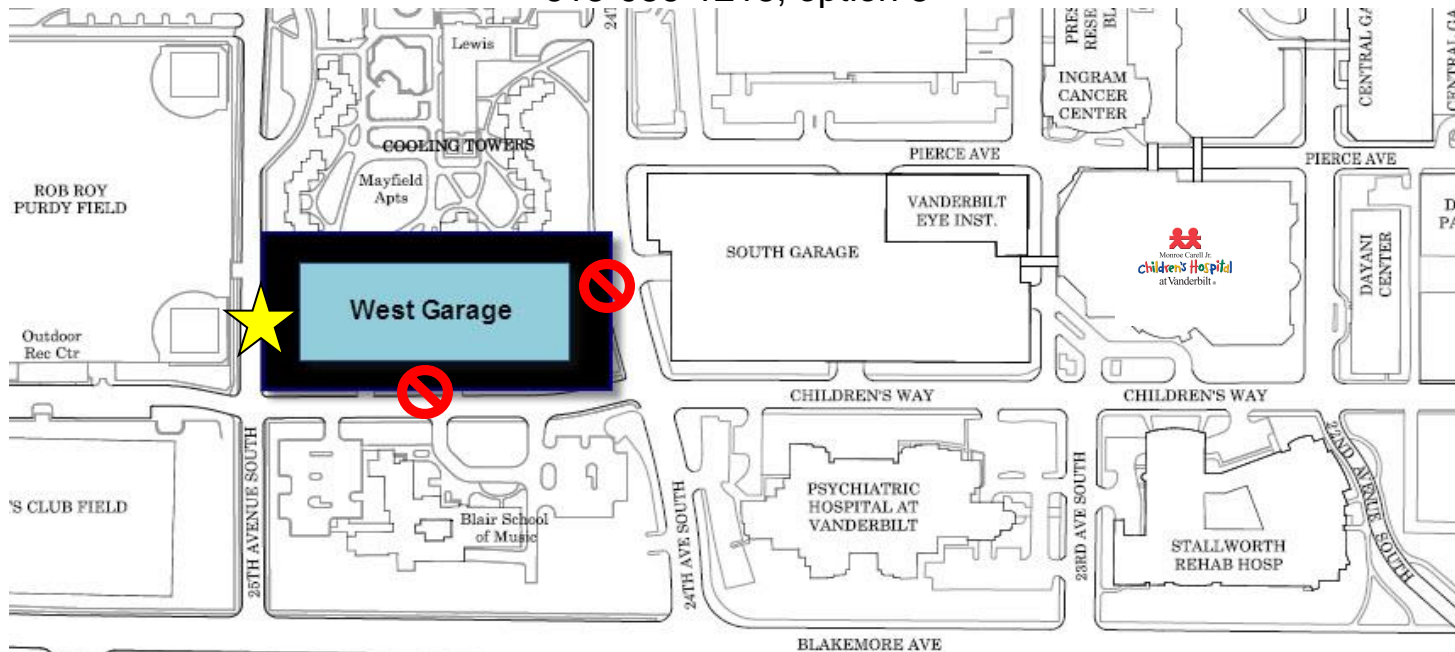

VUMC Parking & Transportation Services

WEST GARAGE
2400 Children's Way
Nashville, TN 37212
615-936-1215, option 3

Use the entrance on 25th Avenue and park in any space in the number range 1-227.