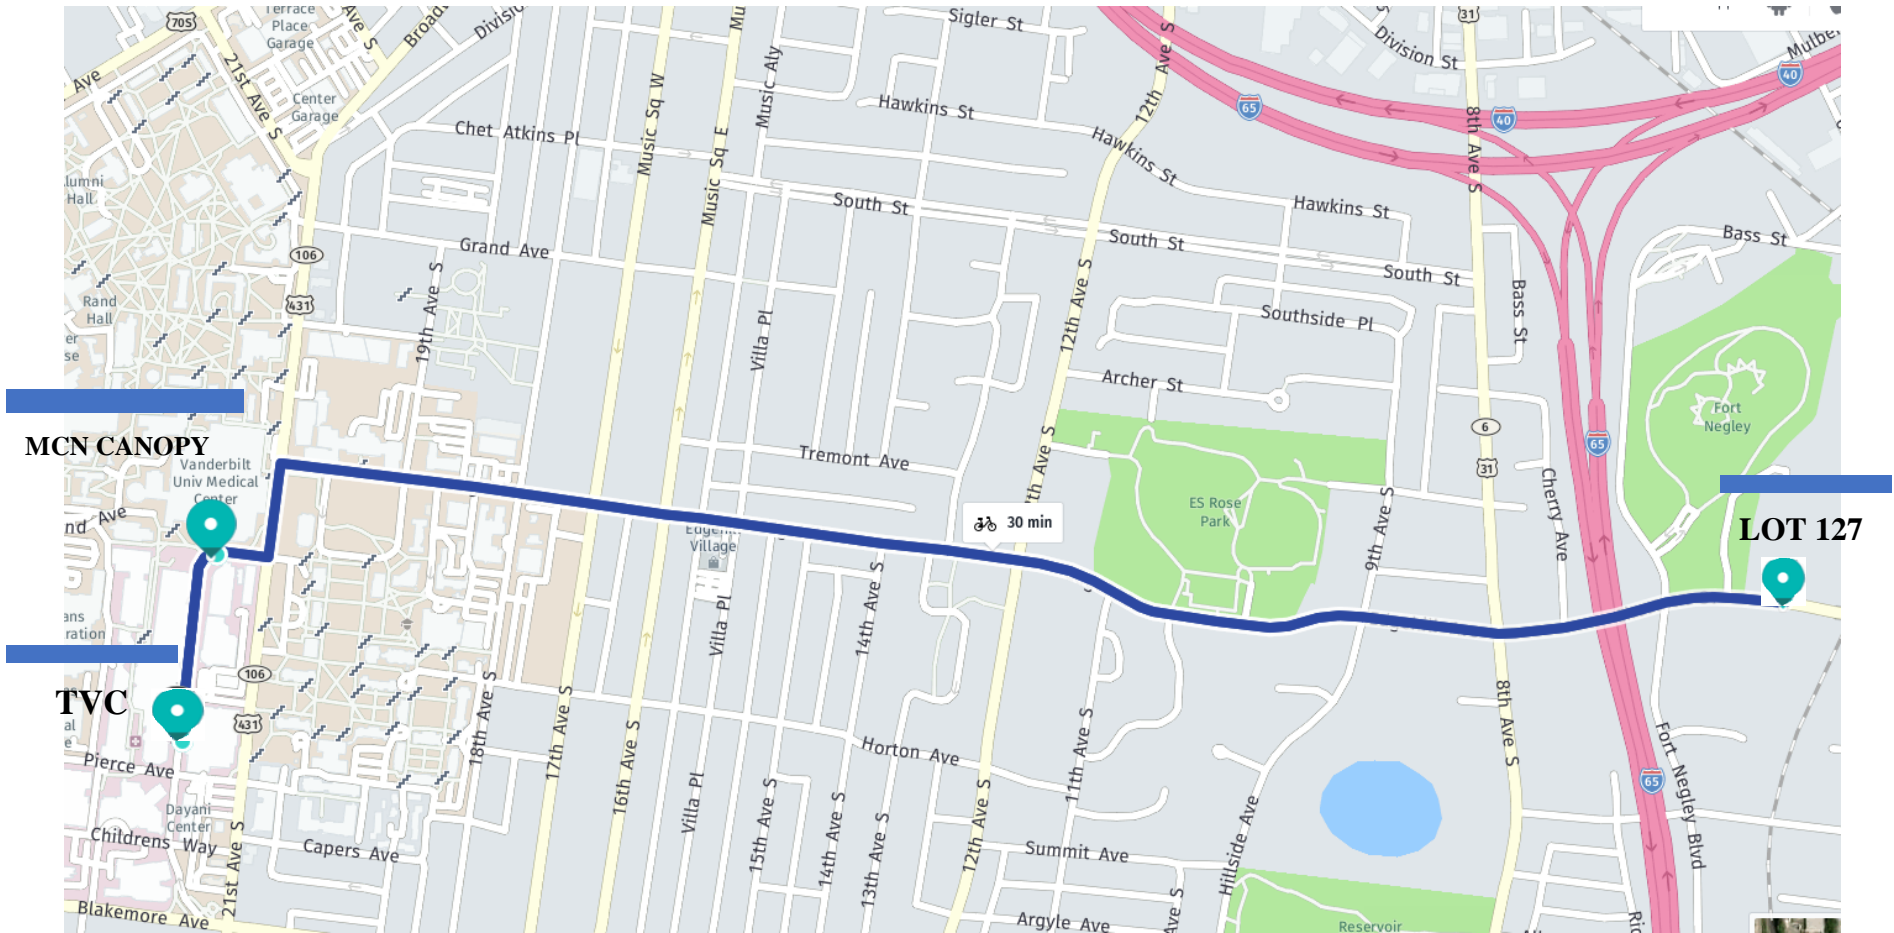

# LOT 127

625 Chestnut St. Nashville, TN 37203

Shuttles only run from 5am-9pm Monday-Friday		
Non-Peak(Wait Time: 20 Minutes)		Peak Time(Wait Time: 15 Minutes)
5am-6am		6am-8am
8am-3pm		3pm-6pm
6pm-9pm		

For emergent after-hours to and from Lot 127 call 615-936-1215 option 3.  
 MTA Route 25 (Midtown Route) operates between 8<sup>th</sup> Avenue and Chestnut St. and 21<sup>st</sup> Avenue.  
 Please visit <http://www.nashvillemta.org/> for information regarding this route.