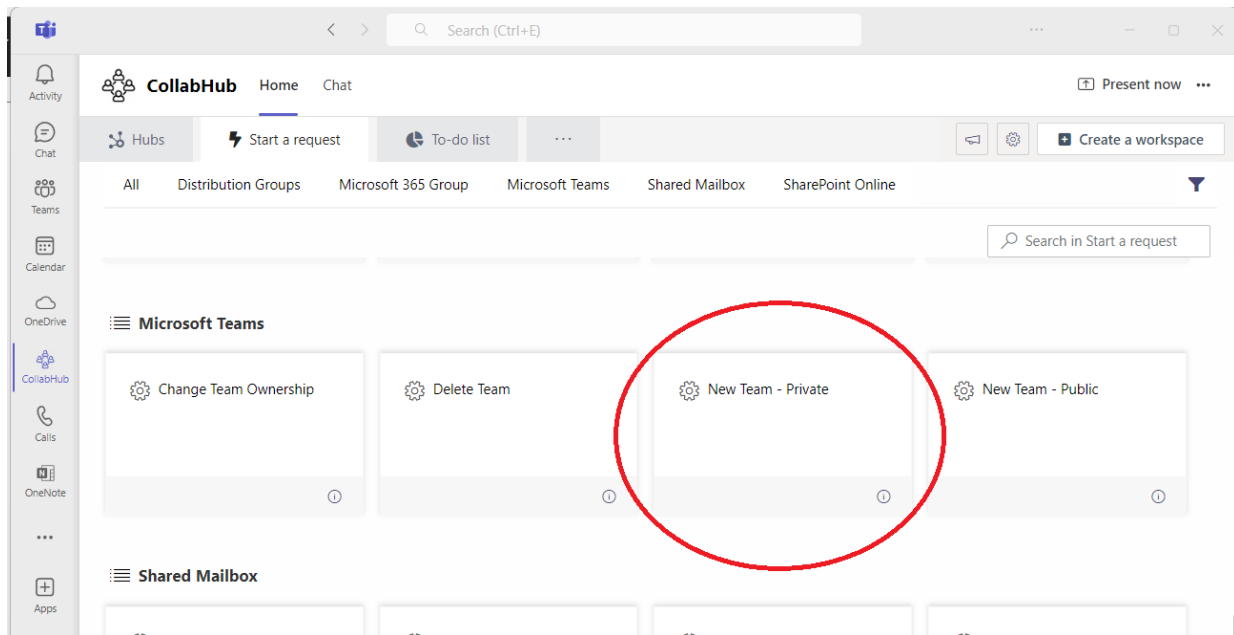

<https://vumc365.sharepoint.com/sites/CollabHub>

click **Go to CollabHub**

click **Create a workspace**

click **New Team - Private**

Add Secondary Owner and team Members.