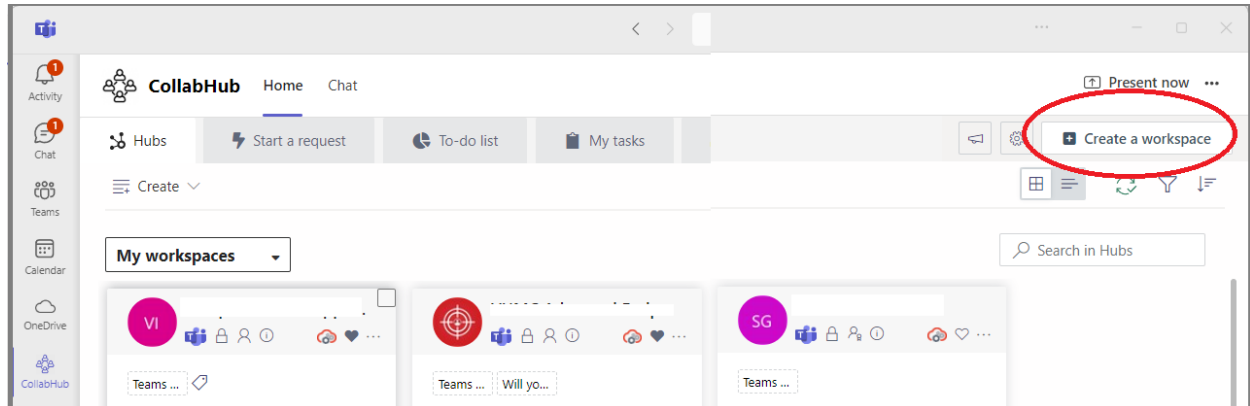

<https://vumc365.sharepoint.com/sites/CollabHub>

click **Go to CollabHub**

click **Create a workspace**

click **New Team - Private**

Add Secondary Owner and team Members.